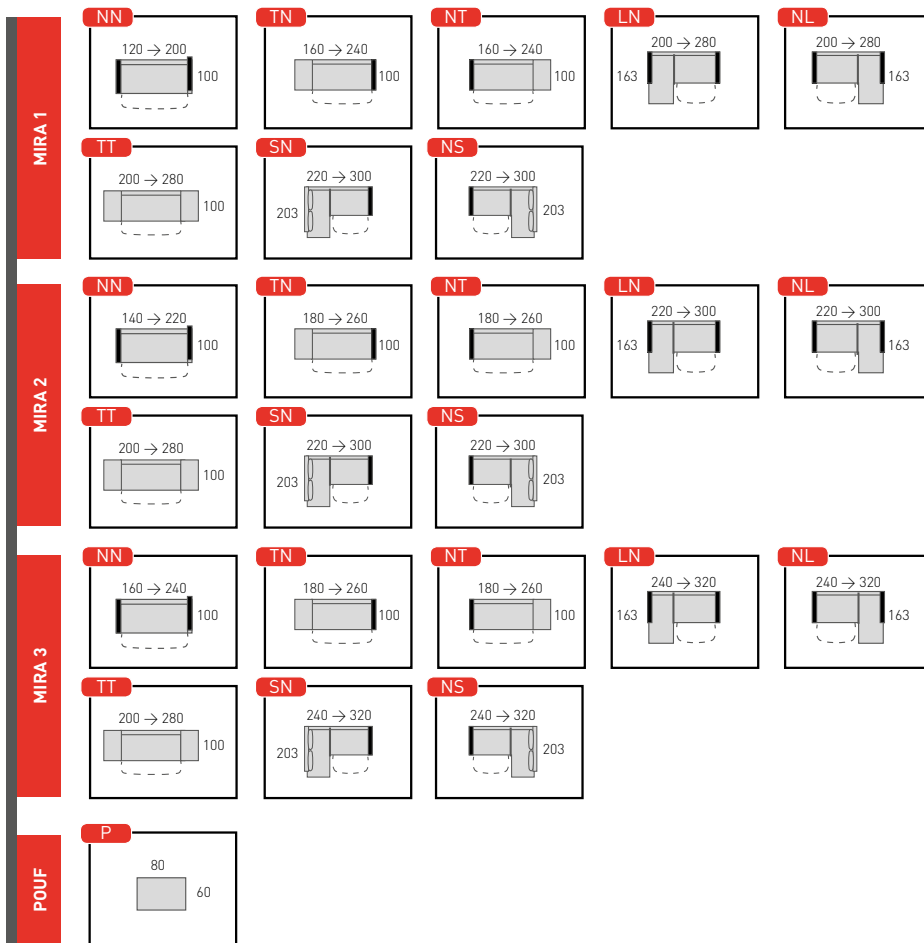

HOLD ME IN YOUR ARMS,
DAY AND NIGHT.

JEAN-MARC JACQUEMIN, DESIGNER

MIRA 2 | 240TN280 | SKIRO ELEPHANT

MIRA 1 | NN180 | SKIRO CORIANDER - HIPPO CORIANDER

- Basic **B**
- Night **N**
- Longchair **L**
- Terminal **T**
- Smartchair **S**
- Pouf **P**