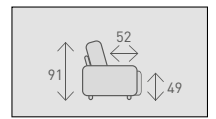

HOLD ME IN YOUR ARMS,
DAY AND NIGHT.

JEAN-MARC JACQUEMIN, DESIGNER

MIRA 2 | 240TN280 | SKIRO ELEPHANT

MIRA 1 | NN180 | SKIRO CORIANDER - HIPPO CORIANDER

- Basic **B**
- Night **N**
- Longchair **L**
- Terminal **T**
- Smartchair **S**
- Pouf **P**