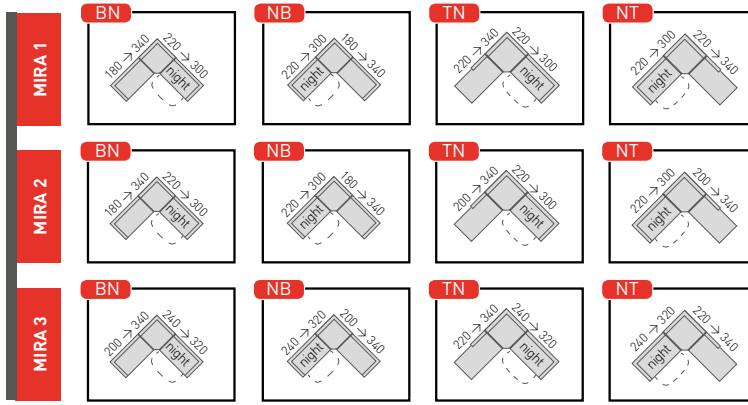

HOLD ME IN YOUR ARMS,
DAY AND NIGHT.

JEAN-MARC JACQUEMIN, DESIGNER

MIRA 2 | 240TN280 | SKIRO ELEPHANT

MIRA 1 | NN180 | SKIRO CORIANDER - HIPPO CORIANDER

- Basic **B**
- Night **N**
- Longchair **L**
- Terminal **T**
- Smartchair **S**
- Pouf **P**